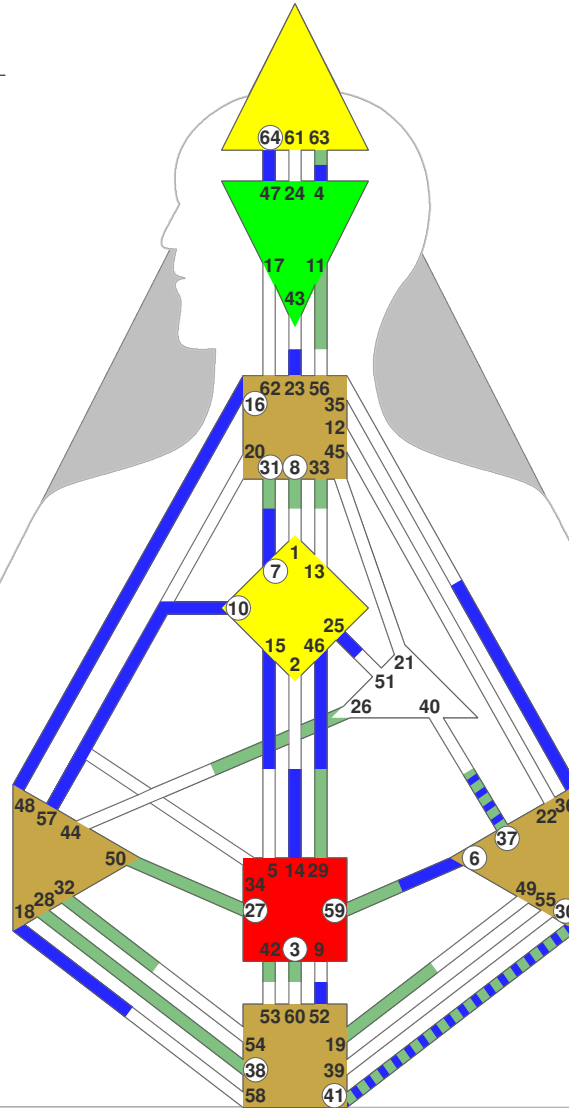

THE HUMAN DESIGN SYSTEM

Andie Macdowell

Bill Murray

Design Personality

23. Jan 1958 21. Apr 1958

08:20:56 06:00:00

GMT (0,00hE) EST (5.00hW)

Design Personality

22. Jun 1950 21. Sep 1950

03:01:21 12:00:00

GMT (0,00hE) CDT (5.00hW)

41¹ ☉ 3⁵
 ▽ 31¹ ⊕ 50⁵
 37⁶ ☾ 8³▲
 28⁵ ♋ 50⁶
 ▲ 27⁵ ☽ 3⁶▲
 ▲ 38¹ ♀ 42³
 19⁵ ♀ 63⁴
 26⁶ ♂ 30²★
 50⁵ ♎ 32⁶
 26⁶ ♃ 11⁴
 33³ ♂ 31⁶
 28³ ♀ 28²
 ▽ 59² ☾ 29⁶
 13⁴ ♂ 49⁴

15³ ☉ 6⁶
 ▲ 10³ ⊕ 36⁶
 ★ 64⁶ ☾ 41³▽
 25⁶ ♋ 25¹
 46⁶ ☽ 46¹
 ▲ 16⁶ ♀ 47³
 23⁶ ♀ 64⁴▲
 18¹ ♂ 14³
 ▲ 37² ♎ 30⁶★
 ★ 64³ ♃ 6¹▲
 52² ♂ 52⁶
 48⁶ ♀ 57²
 ▽ 7⁴ ☾ 4¹
 ▽ 26¹ ♂ 5⁶

Overview

TYPE: Manifesting Generator

Life Theme: Frustration

Strategy: Respond, envision, reprocess, inform, act

PROFILE: 5 / 1 - 6 / 3

3-50 / 41-31 : The left angle cross of Wishes

Right angle - Personal Destiny:

DEFINITION: Split Definition