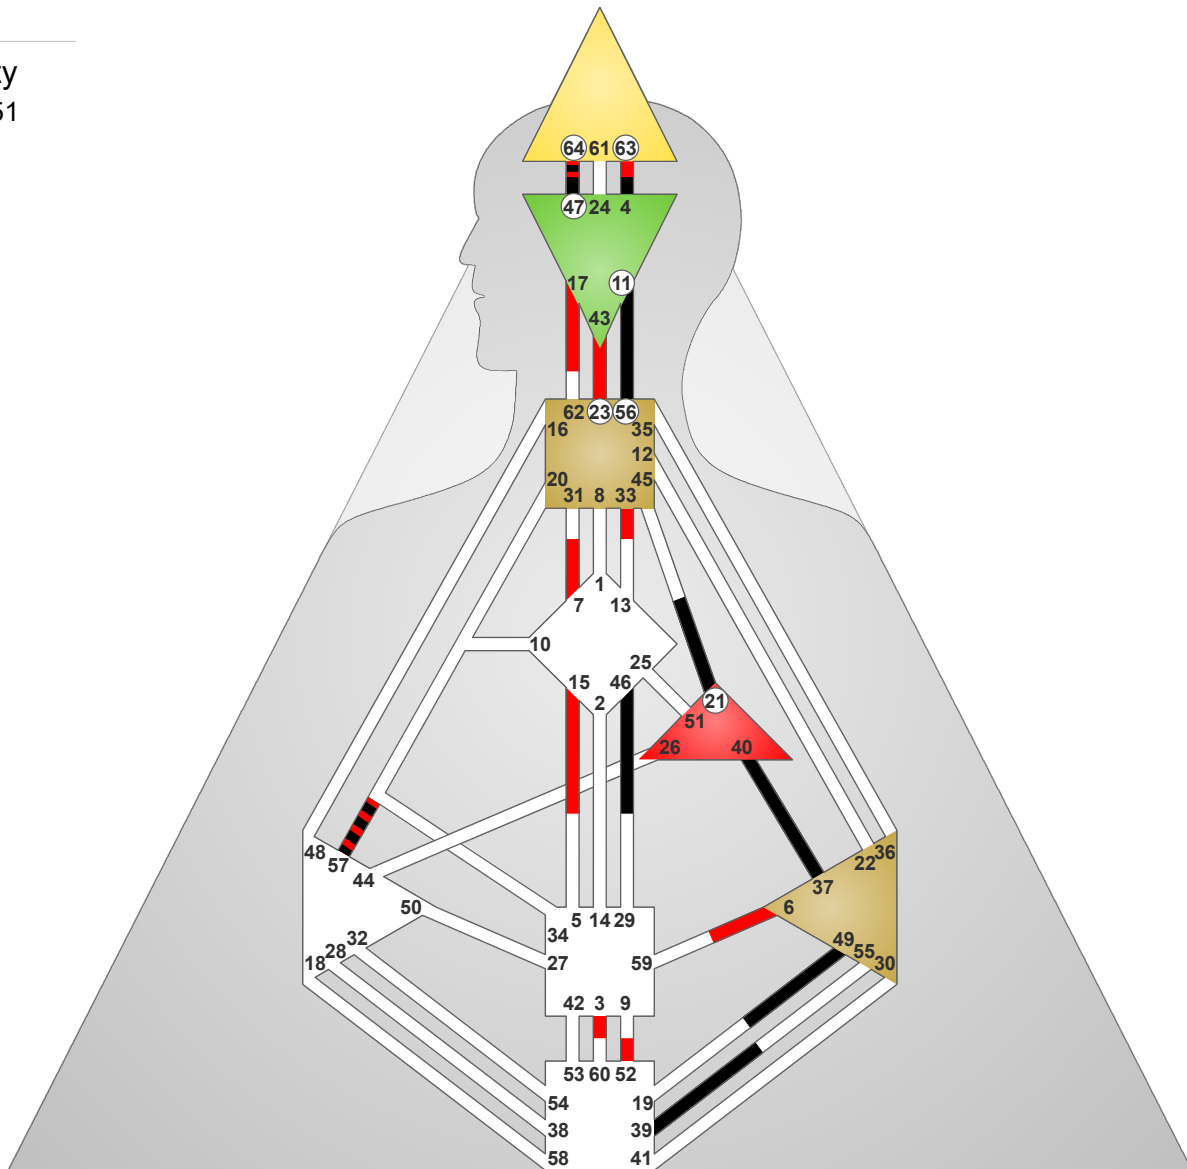

HDS Chart for Dan Fogelberg, 13. August 1951

Dan Fogelberg

Design Personality
 13. May 1951 13. Aug 1951
 07:59:09 02:46:00
 GMT (0.00hE) CDT (5.00hW)

★ 23⁴ ☉ 4¹
 43⁴ ⊕ 49¹
 33⁵ ☾ 11⁵▲
 ▽ 63⁶ ♁ 37⁵
 ★ 64⁶ ♀ 40⁵
 3⁴ ♀ 64⁴
 15⁵ ♀ 47²▽
 ▲ 23⁶ ♂ 56¹▲
 17¹ ♃ 21⁵▲
 6⁴ ♄ 46²
 52⁴ ♁ 39³
 57³ ♀ 57³
 7⁵ ☾ 4¹
 10⁵ ♂ 11⁵▲

Overview

Type: **Projector**

Conditioning Theme: **Bitterness**

Strategy: **Wait to be Invited**

Profile: **1 / 4, Investigating Opportunist**

4-49 / 23-43: **The right angle cross of Explanation (3)**

Right angle - Personal Destiny

Definition: **Split Definition**

Inner Authority: **Emotional Generated**